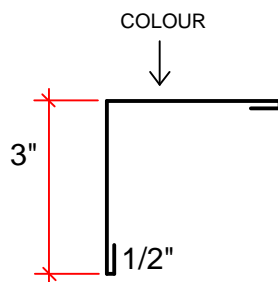

TRIMET BUILDING PRODUCTS INC.

TRIMET MODULAR TRAILER

32" EXPOSURE

MESA DELUXE - Wall Panel

Note: **Available** in **30 ga**, and **26 ga**,
Available in **Galv./ Galvalume**, Call Sales Associate for **Available Colours**

FASCIA 30ga, and 26 ga

DIVIDER 30ga, and 26 ga

STARTER 30ga, and 26 ga

CORNER 30ga, and 26 ga

NOTE: ALL FLASHINGS ARE EASILY CHANGED TO ACCOMMODATE DIFFERENT APPLICATIONS.

Accessories

- Butyl Tape – 30' roll
- #10 – 1" Wood Grip Screws Available in Painted and Non-Painted
- #14 – 1 1/4" Wood Grip Screws Available in Painted and Non-Painted
- #14 – 7/8" Stitch Screws Available in Painted and Non-Painted