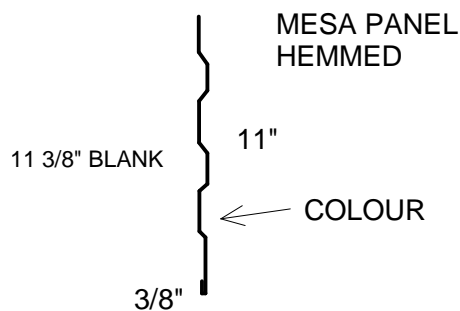

TRIMET BUILDING PRODUCTS INC.

TRIMET MODULAR TRAILER

32" EXPOSURE

MESA DELUXE - Wall Panel

Note: **Available** in **30 ga**, and **26 ga**,
Available in **Galv./ Galvalume**, Call Sales Associate for **Available Colours**

FASCIA 30ga, and 26 ga

DIVIDER 30ga, and 26 ga

STARTER 30ga, and 26 ga

CORNER 30ga, and 26 ga

NOTE: ALL FLASHINGS ARE EASILY CHANGED TO ACCOMMODATE DIFFERENT APPLICATIONS.

Accessories

- Butyl Tape – 30' roll
- #10 – 1" Wood Grip Screws Available in Painted and Non-Painted
- #14 – 1 1/4" Wood Grip Screws Available in Painted and Non-Painted
- #14 – 7/8" Stitch Screws Available in Painted and Non-Painted