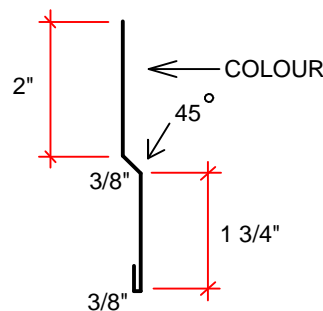

TRIMET BUILDING PRODUCTS INC.

TRIMET MODULAR TRAILER

32" EXPOSURE

MESA DELUXE - Wall Panel

Note: **Available** in **30 ga**, and **26 ga**,
Available in **Galv./ Galvalume**, Call Sales Associate for **Available Colours**

FASCIA 30ga, and 26 ga

DIVIDER 30ga, and 26 ga

STARTER 30ga, and 26 ga

CORNER 30ga, and 26 ga

NOTE: ALL FLASHINGS ARE EASILY CHANGED TO ACCOMMODATE DIFFERENT APPLICATIONS.

Accessories

- Butyl Tape – 30' roll
- #10 – 1" Wood Grip Screws Available in Painted and Non-Painted
- #14 – 1 1/4" Wood Grip Screws Available in Painted and Non-Painted
- #14 – 7/8" Stitch Screws Available in Painted and Non-Painted