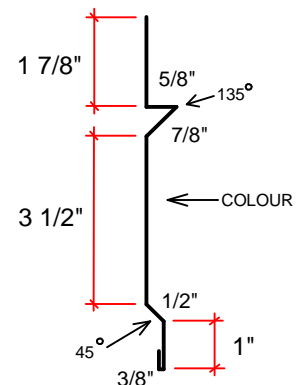

TRIMET BUILDING PRODUCTS INC.

TRIMET MODULAR TRAILER

32" EXPOSURE

MESA DELUXE - Wall Panel

Note: **Available** in **30 ga**, and **26 ga**,
Available in **Galv./ Galvalume**, Call Sales Associate for **Available Colours**

FASCIA 30ga, and 26 ga

DIVIDER 30ga, and 26 ga

STARTER 30ga, and 26 ga

CORNER 30ga, and 26 ga

NOTE: ALL FLASHINGS ARE EASILY CHANGED TO ACCOMMODATE DIFFERENT APPLICATIONS.

Accessories

- Butyl Tape – 30' roll
- #10 – 1" Wood Grip Screws Available in Painted and Non-Painted
- #14 – 1 1/4" Wood Grip Screws Available in Painted and Non-Painted
- #14 – 7/8" Stitch Screws Available in Painted and Non-Painted