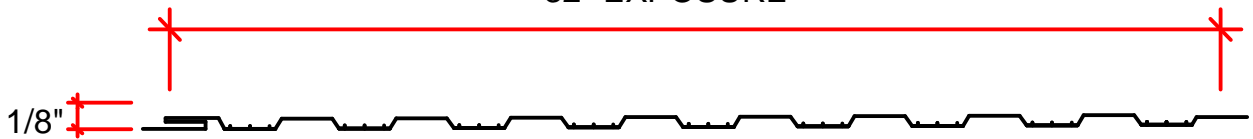

TRIMET BUILDING PRODUCTS INC.

TRIMET MODULAR TRAILER

32" EXPOSURE

MESA DELUXE - Wall Panel

Note: **Available** in **30 ga**, and **26 ga**,
Available in **Galv./ Galvalume**, Call Sales Associate for **Available Colours**