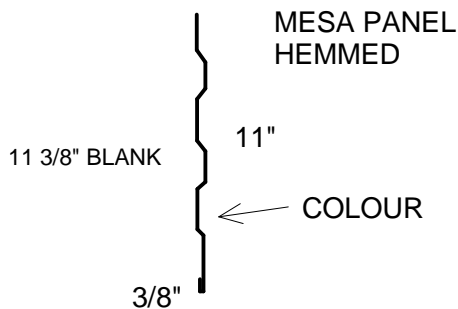

## TRIMET MODULAR TRAILER

32" EXPOSURE

MESA DELUXE - Wall Panel

Note: **Available** in 30 ga, and 26 ga,  
Available in Galv./ Galvalume, Call Sales Associate for Available Colours

FASCIA 30ga, and 26 ga

DIVIDER 30ga, and 26 ga

STARTER 30ga, and 26 ga

CORNER 30ga, and 26 ga

NOTE: ALL FLASHINGS ARE EASILY CHANGED TO ACCOMMODATE DIFFERENT APPLICATIONS.