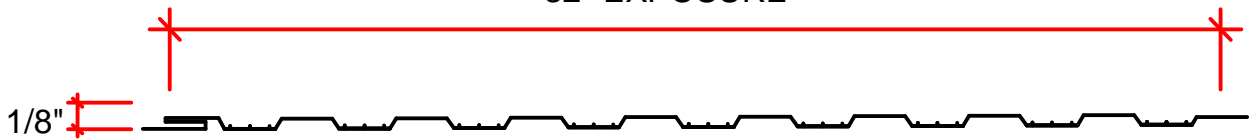

## TRIMET MODULAR TRAILER

32" EXPOSURE

MESA DELUXE - Wall Panel

Note: **Available** in 30 ga, and 26 ga,  
Available in Galv./ Galvalume, Call Sales Associate for Available Colours

FASCIA 30ga, and 26 ga

DIVIDER 30ga, and 26 ga