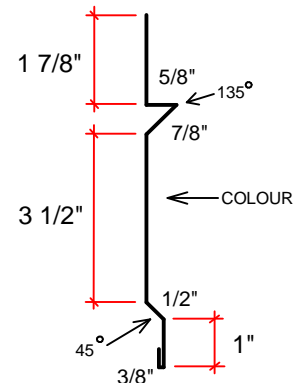

## TRIMET MODULAR TRAILER

32" EXPOSURE

MESA DELUXE - Wall Panel

Note: **Available** in 30 ga, and 26 ga,  
Available in Galv./ Galvalume, Call Sales Associate for Available Colours

FASCIA 30ga, and 26 ga

DIVIDER 30ga, and 26 ga