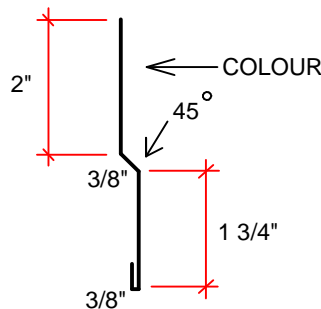

## TRIMET MODULAR TRAILER

32" EXPOSURE

MESA DELUXE - Wall Panel

Note: **Available** in 30 ga, and 26 ga,  
Available in Galv./ Galvalume, Call Sales Associate for Available Colours

FASCIA 30ga, and 26 ga

DIVIDER 30ga, and 26 ga