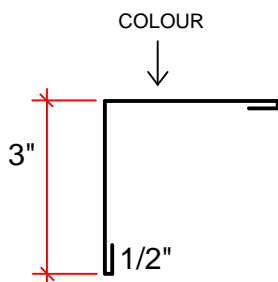

CORNER 30ga, and 26 ga

NOTE: ALL FLASHINGS ARE EASILY CHANGED TO ACCOMMODATE DIFFERENT APPLICATIONS.

Accessories

- Butyl Tape – 30' and 45' Rolls Available
- #10 – 1" Wood Grip Screws Available in Painted and Non-Painted
- #14 – 1 1/4" Wood Grip Screws Available in Painted and Non-Painted
- #14 – 7/8" Stitch Screws Available in Painted and Non-Painted

INSTALL ALL ROOFING AND SIDING MATERIALS ACCORDING TO YOUR LOCAL BUILDING CODES